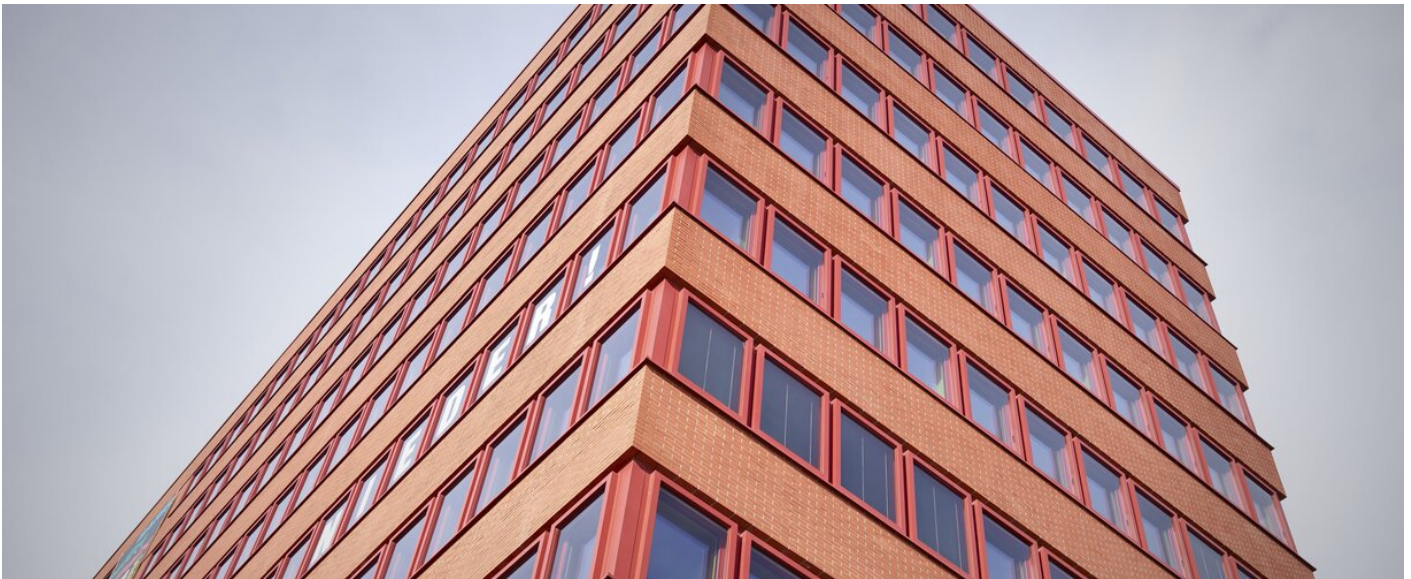

The architectural images were provided by photographer [Alexander Bernhard](#).

You can find more interesting references on our website.
<https://igp-powder.com/en/reference/51616/rosa-luxemburg-foundation>

If you have any questions, please contact us at any time, we will be happy to advise you.