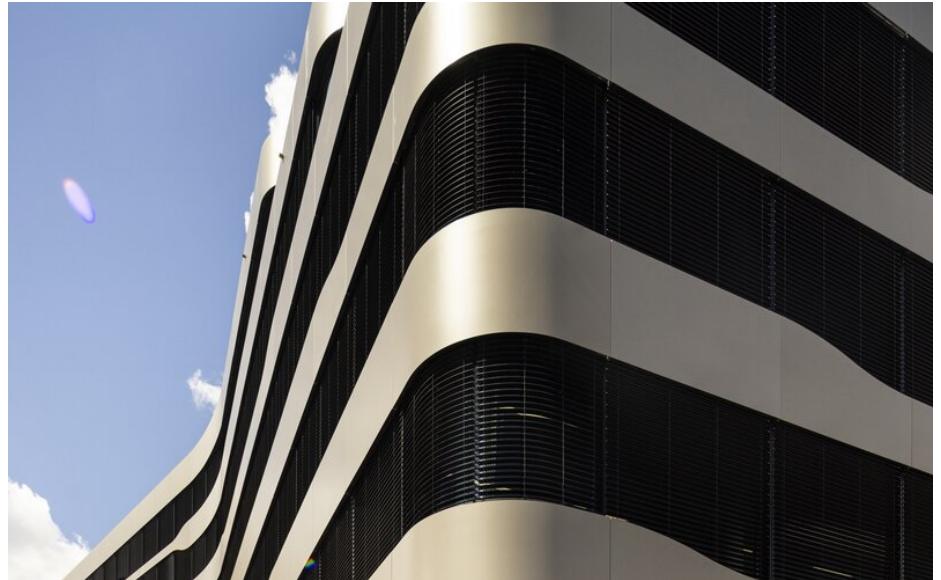

Details

The design seamlessly integrates concepts from the world of shipping and brings the DFDS culture to life. The iconic architecture not only emphasizes the company's maritime identity, but also creates a modern and activity-oriented workspace. In addition to the functional aspects, the building is also designed for various activities and events to enhance the overall DFDS experience for customers, visitors and employees.

The architectural images were provided by photographer Thorbjørn Hansen.

You can find more interesting references on our website.
<https://igp-powder.com/en/reference/50483/dfds-headquarters>

If you have any questions, please contact us at any time, we will be happy to advise you.