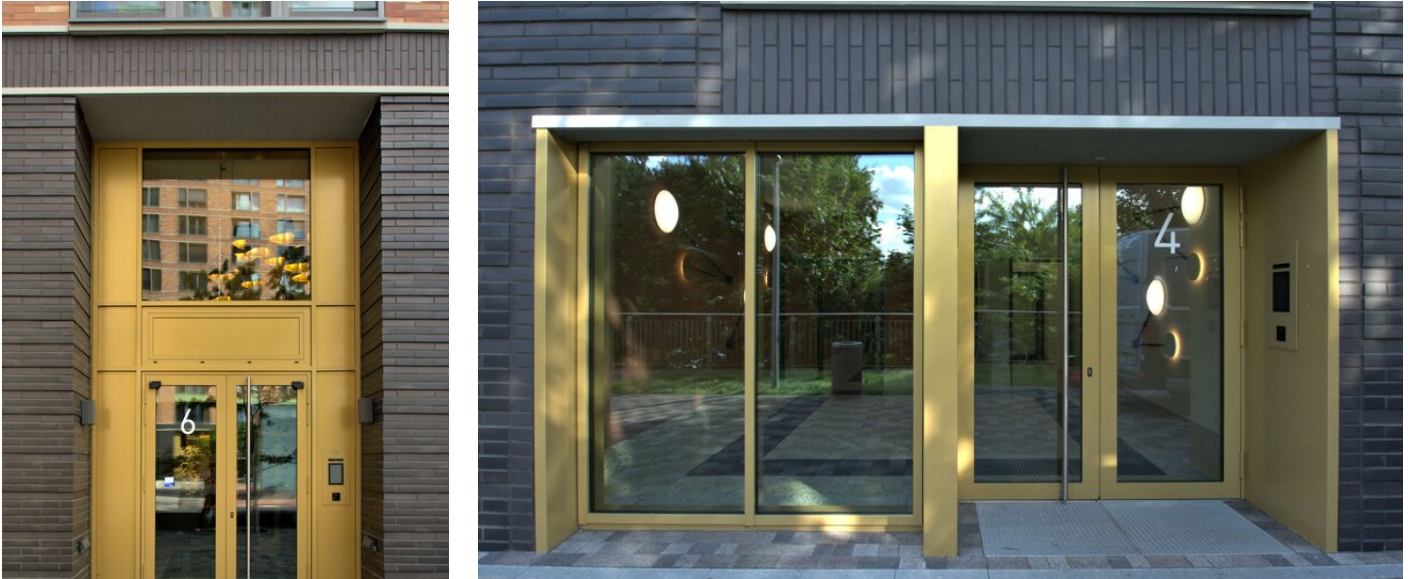

Details

The façades are architecturally divided; the floors rest on an anthracite-colored base, designed with warm-colored brickwork in three distinct shades. Each tower is crowned by two floors with a green-patinated metal façade that encloses rooftop gardens. These structures make a striking impression in the neighborhood, projecting a tranquil and authoritative aura and evoking the iconic structures of Brooklyn.

The architectural images were provided by photographer Jürgen Mecke.

You can find more interesting references on our website.

<https://igp-powder.com/en/reference/49834/win-win>

If you have any questions, please contact us at any time, we will be happy to advise you.