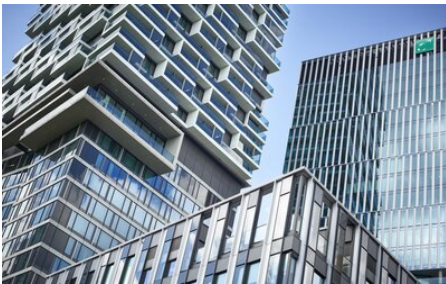

References

ONE FORTY WEST

Above the rooftops of the city, with breathtaking views of the skyline, ONE FORTY WEST combines a sophisticated lifestyle with first-class service and a sense of freedom – in the heart of a vibrant cityscape. Nowhere else in Frankfurt are tranquility, urban living and working, and cultural diversity so closely interwoven.

Facts

Area	Architecture
Location	Frankfurt am Main, DE
Year of manufacture	2021
Architect	CMA Cyrus Moser Architekten Frankfurt

POWDER
COATINGS

Details

ONE FORTY WEST is located in Frankfurt am Main's Senckenberg Quarter. The 41-story showpiece tower was designed by Frankfurt-based CMA Architekten. Due to its combined use – a hotel on the lower floors; residential units on levels 24 to 40 – the tower is also classed as a hybrid high-rise. Thanks to the highly transparent façade and the balconies and sky lounges, which wrap around the tower like a ribbon, the residents enjoy maximum comfort and superlative views. The result is simply spectacular and has already become a new landmark on the Frankfurt skyline.