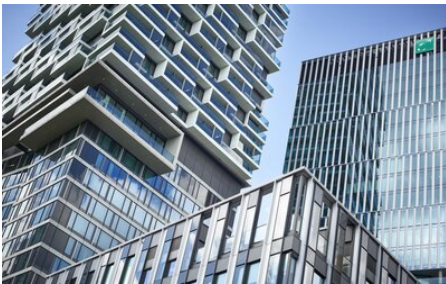

# ONE FORTY WEST

Above the rooftops of the city, with breathtaking views of the skyline, ONE FORTY WEST combines a sophisticated lifestyle with first-class service and a sense of freedom – in the heart of a vibrant cityscape. Nowhere else in Frankfurt are tranquility, urban living and working, and cultural diversity so closely interwoven.

## Facts

Area	Architecture
Location	Frankfurt am Main, DE
Year of manufacture	2021
Architect	CMA Cyrus Moser Architekten Frankfurt

POWDER  
COATINGS

## Details

ONE FORTY WEST is located in Frankfurt am Main's Senckenberg Quarter. The 41-story showpiece tower was designed by Frankfurt-based CMA Architekten. Due to its combined use – a hotel on the lower floors; residential units on levels 24 to 40 – the tower is also classed as a hybrid high-rise. Thanks to the highly transparent façade and the balconies and sky lounges, which wrap around the tower like a ribbon, the residents enjoy maximum comfort and superlative views. The result is simply spectacular and has already become a new landmark on the Frankfurt skyline.