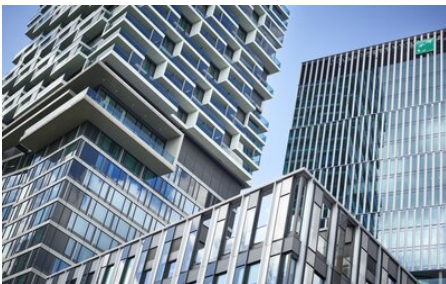

Details

ONE FORTY WEST is located in Frankfurt am Main's Senckenberg Quarter. The 41-story showpiece tower was designed by Frankfurt-based CMA Architekten. Due to its combined use – a hotel on the lower floors; residential units on levels 24 to 40 – the tower is also classed as a hybrid high-rise. Thanks to the highly transparent façade and the balconies and sky lounges, which wrap around the tower like a ribbon, the residents enjoy maximum comfort and superlative views. The result is simply spectacular and has already become a new landmark on the Frankfurt skyline.

The architectural images were provided by photographer Alexander Bernhard.

You can find more interesting references on our website.
<https://igp-powder.com/en/reference/11672/one-forty-west>

If you have any questions, please contact us at any time, we will be happy to advise you.